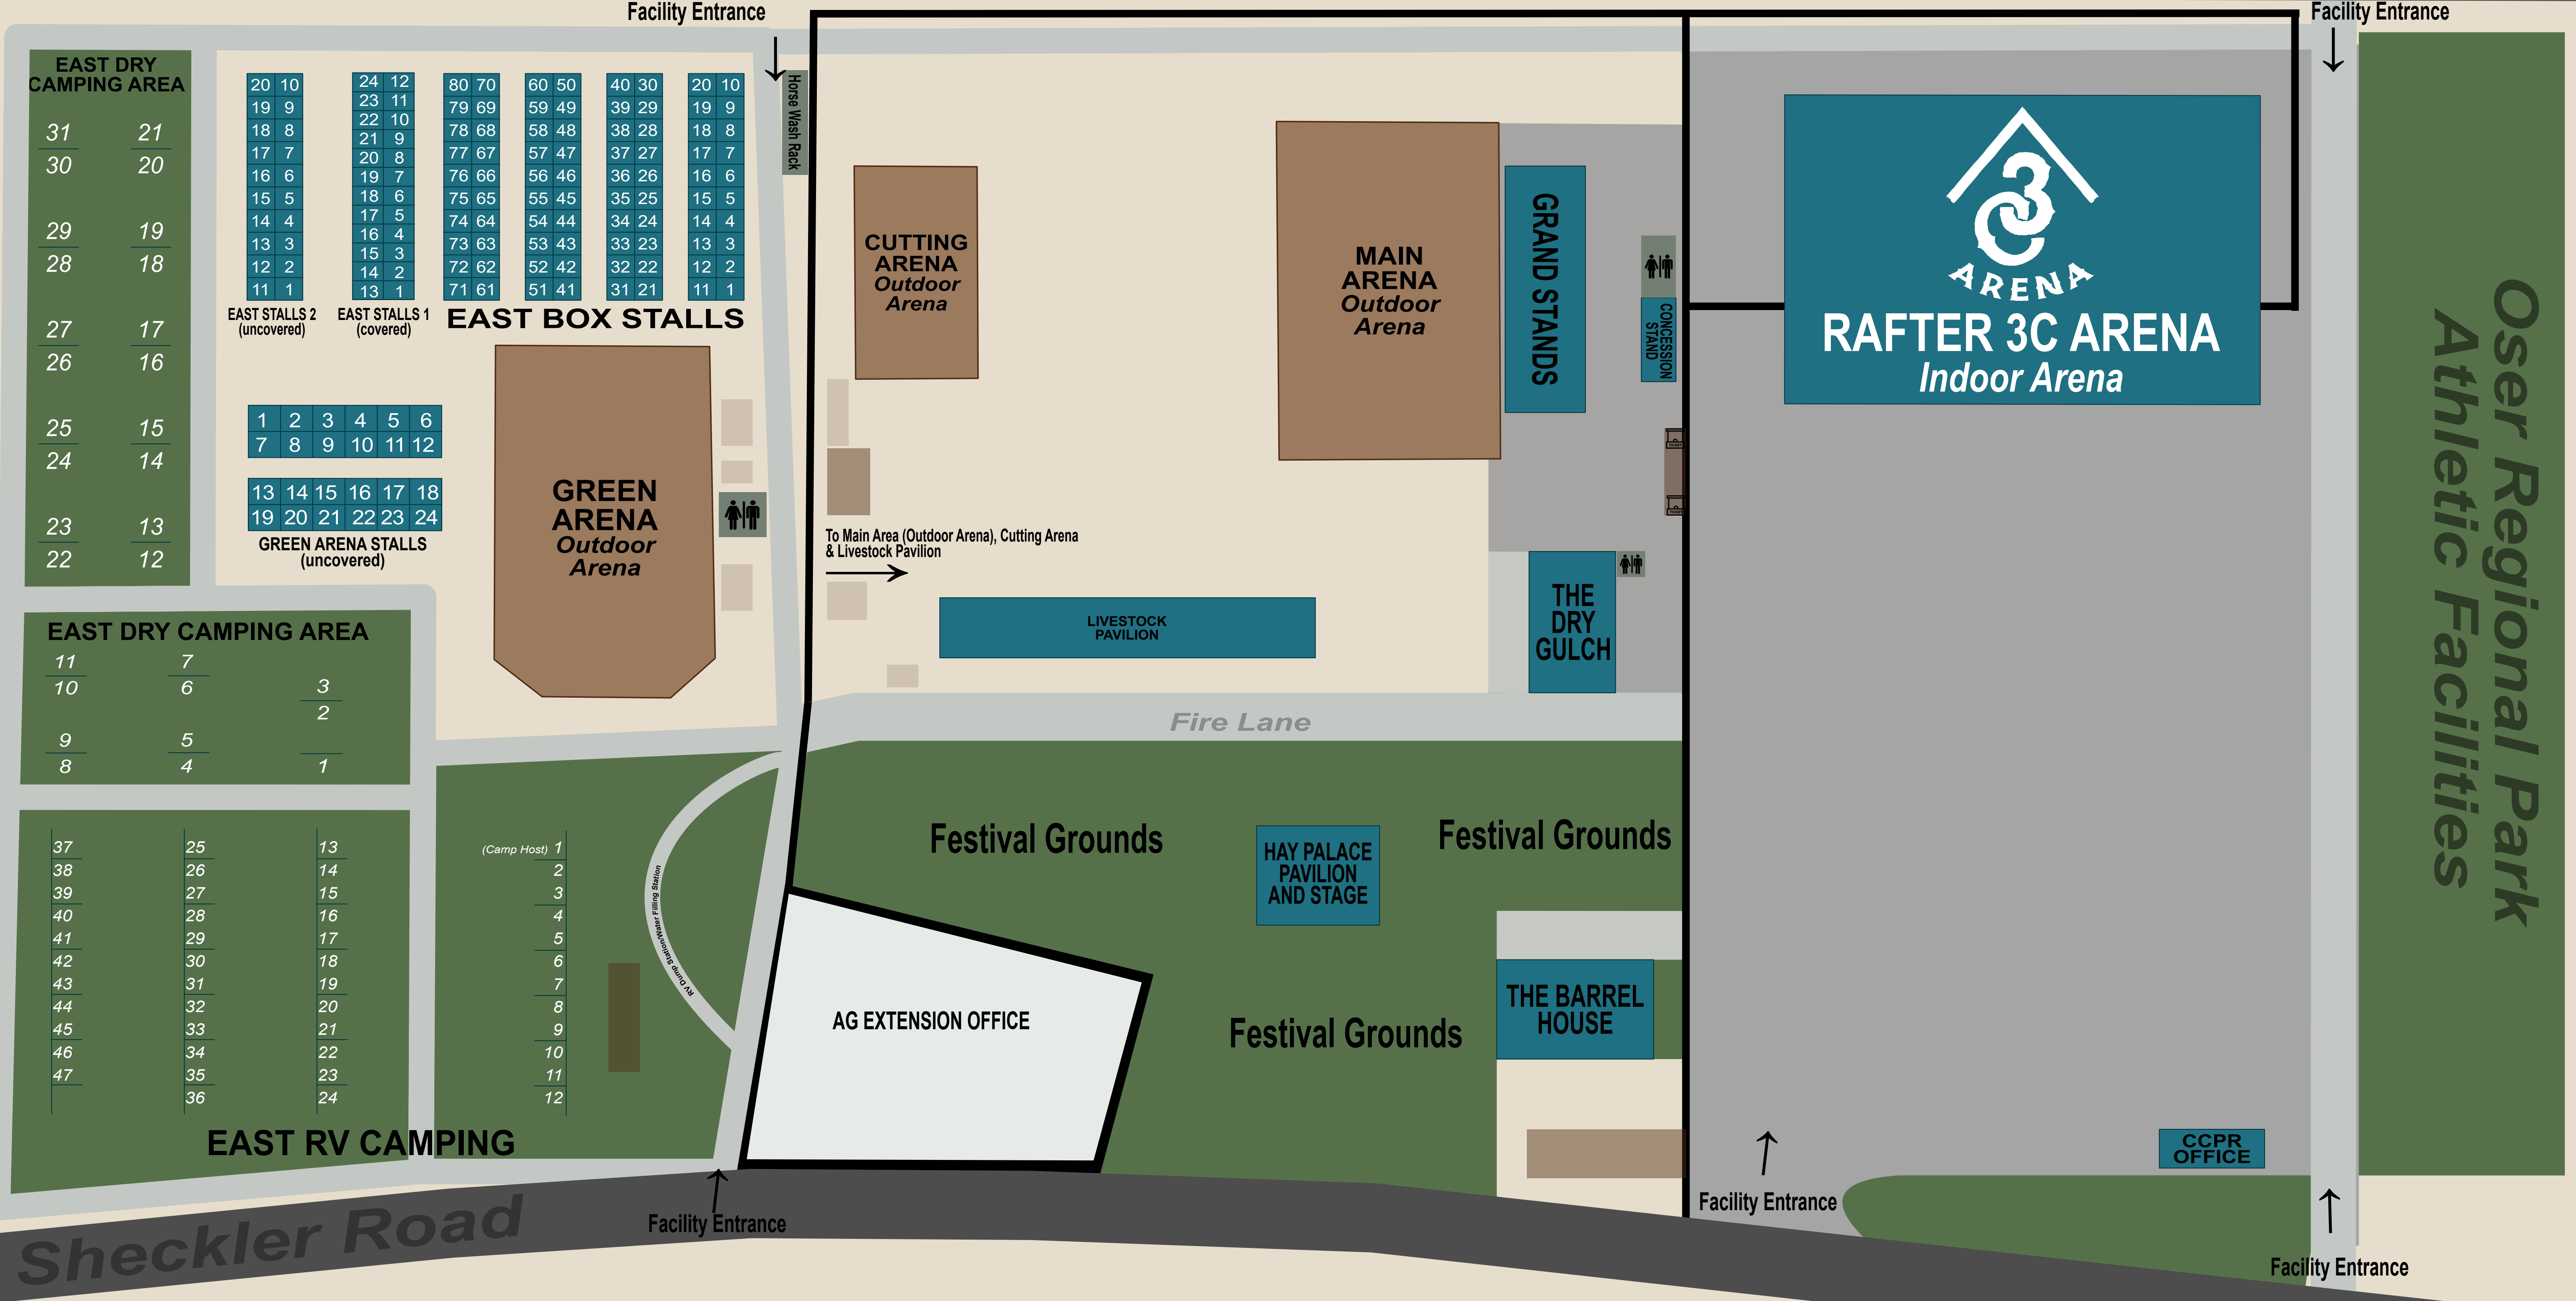

Sheckler Road

Facility Entrance

Facility Entrance

Facility Entrance

Oser Regional Park
Athletic Facilities