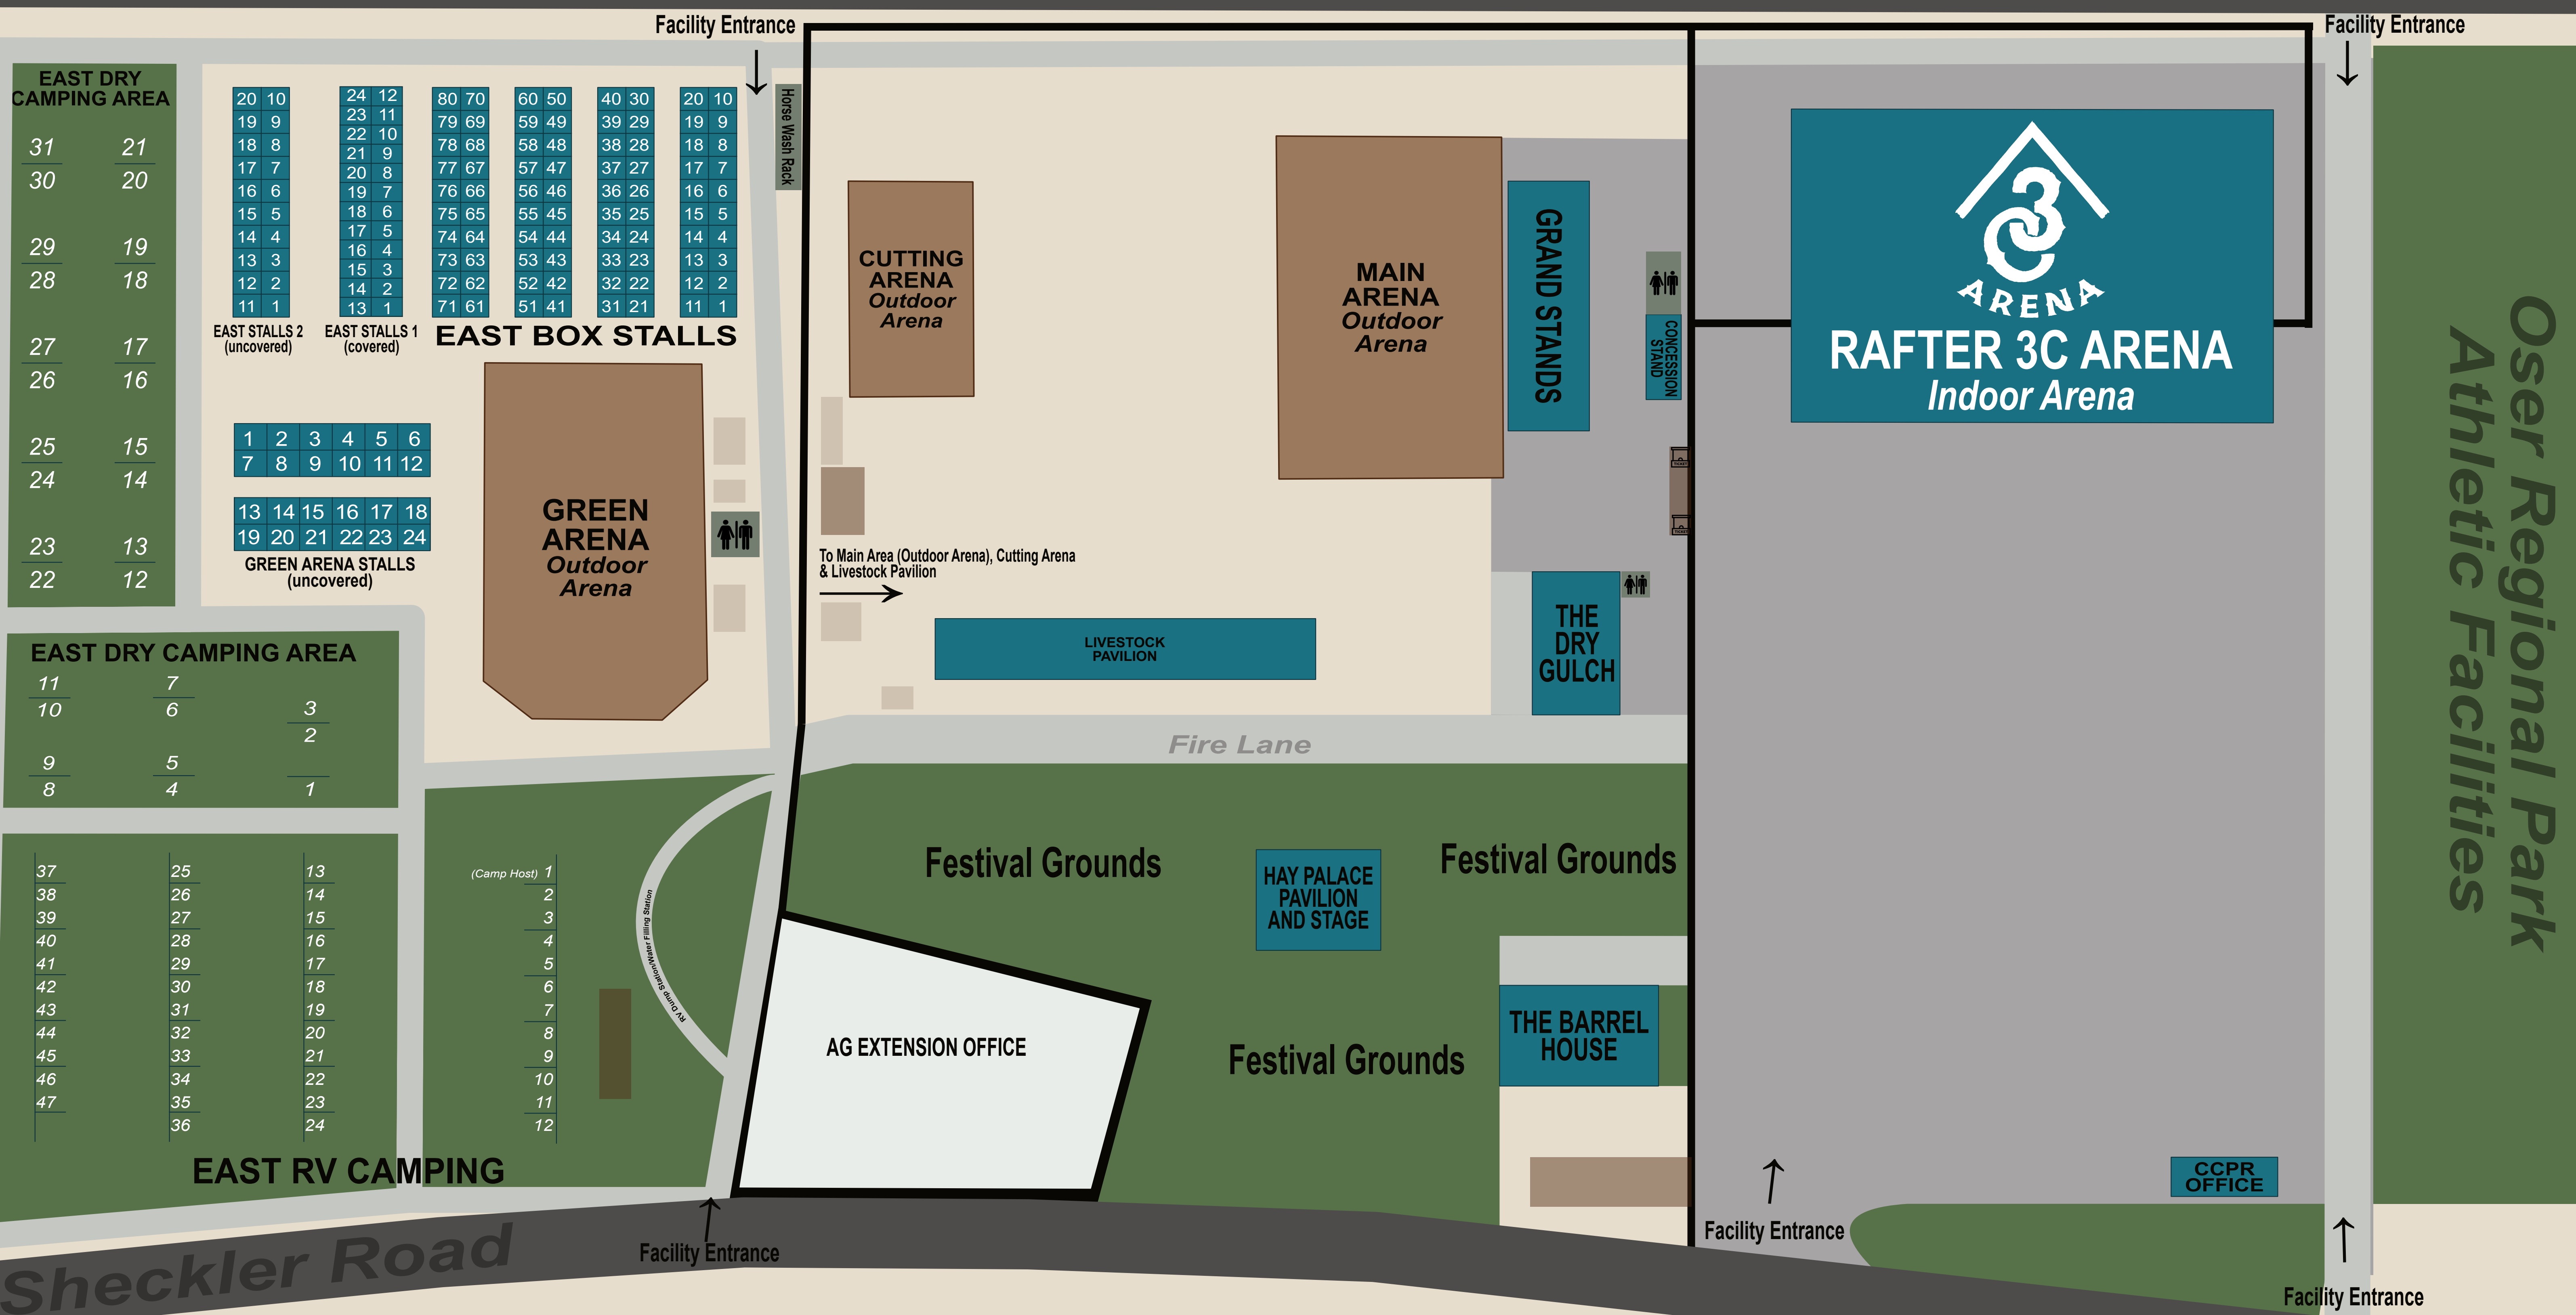

MINERS ROAD BARN #4 (covered)

25	50
24	49
23	48
22	47
21	46
20	45
19	44
18	43
17	42
16	41
15	40
14	39
13	38
12	37
11	36
10	35
9	34
8	33
7	32
6	31
5	30
4	29
3	28
2	27
1	26

MINERS ROAD BARN #1 (covered)

25	50
24	49
23	48
22	47
21	46
20	45
19	44
18	43
17	42
16	41
15	40
14	39
13	38
12	37
11	36
10	35
9	34
8	33
7	32
6	31
5	30
4	29
3	28
2	27
1	26

MINERS ROAD BARN #2 (covered)

25	50
24	49
23	48
22	47
21	46
20	45
19	44
18	43
17	42
16	41
15	40
14	39
13	38
12	37
11	36
10	35
9	34
8	33
7	32
6	31
5	30
4	29
3	28
2	27
1	26

3C Event Complex  
Miners Road Stalls & Parking  
485 Miners Road

MINERS ROAD  
DRY CAMPING  
(dry camping available  
for event use only)

MINERS ROAD  
PARKING LOT

WARM UP  
ARENA

Private  
Property

↑  
Miners  
Road  
Parking/  
Stalls  
Entrance

485  
MINERS  
ROAD

Miners Road

To Sheckler Road

Schurz Hwy/Hwy 95

Sheckler Road