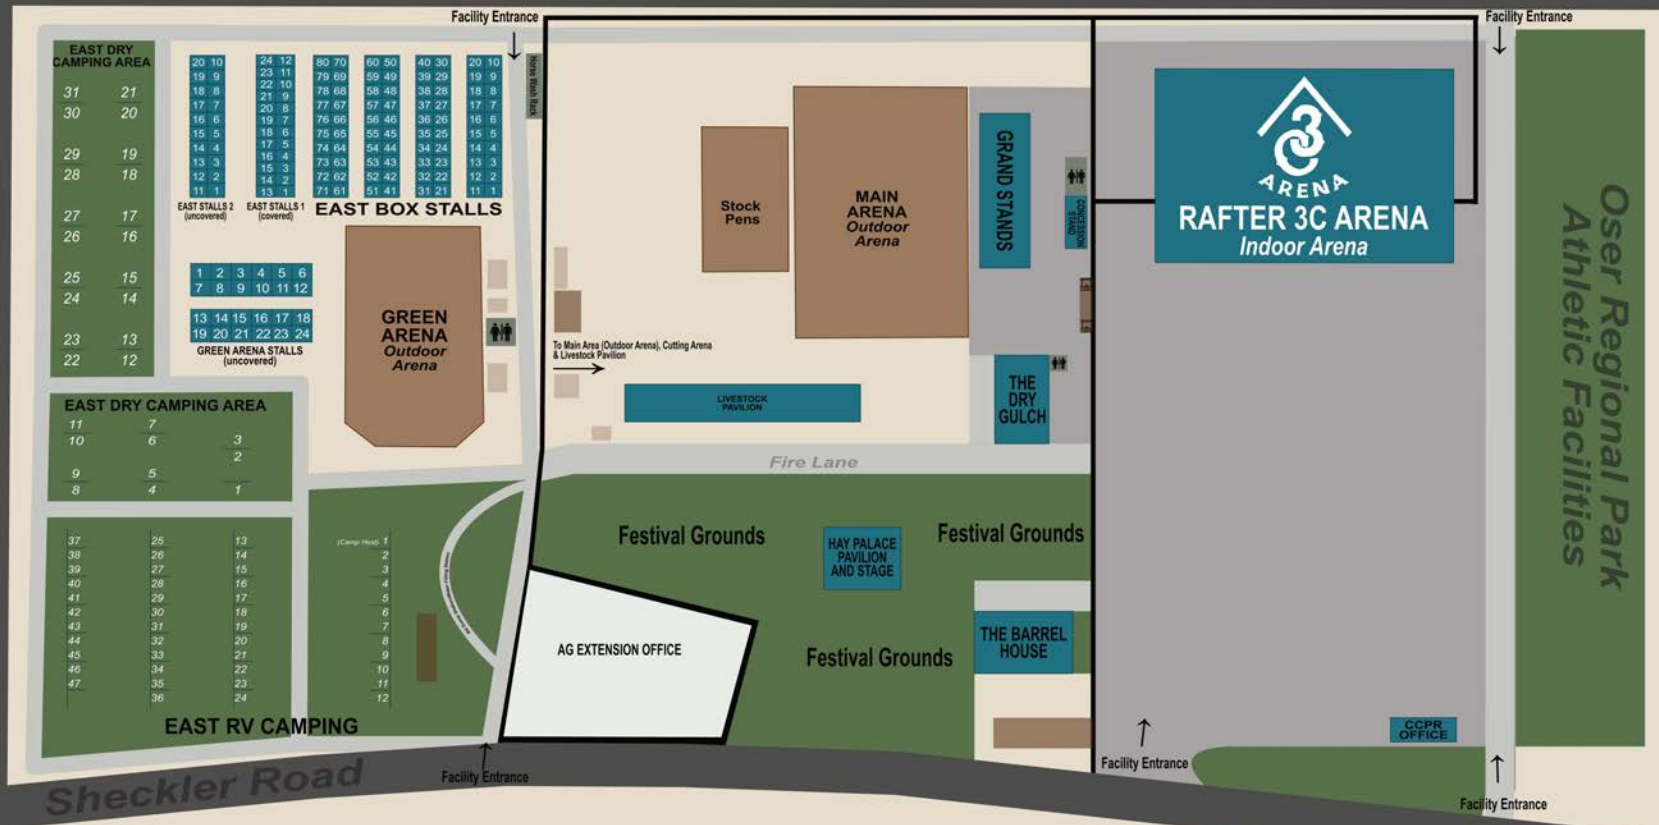

3C Event Complex
 Facility: 227 Sheckler Road
 Fallon, NV 89406

Office: 325 Sheckler Road
 Fallon, NV 89406

STALL IMAGES

MINERS ROAD BARN #3 (covered)	20-50 24-49 23-48 22-47 21-46 20-45 19-44 18-43 17-42 16-41 15-40 14-39 13-38 12-37 11-36 10-35 9-34 8-33 7-32 6-31 5-30 4-29 3-28 2-27 1-26	MINERS ROAD BARN #4 (covered)	20-50 24-49 23-48 22-47 21-46 20-45 19-44 18-43 17-42 16-41 15-40 14-39 13-38 12-37 11-36 10-35 9-34 8-33 7-32 6-31 5-30 4-29 3-28 2-27 1-26
-------------------------------	--	-------------------------------	--

3C Event Complex
 Miners Road Stalls & Parking
 485 Miners Road

MINERS ROAD DRY CAMPING
 (dry camping available for event use only)

MINERS ROAD PARKING LOT

Miners Road

Schurz Hwy/Hwy 95

Sheckler Road

3C Event Complex East Side Camping & Stalls

Cutting Area Outdoor

GREEN ARENA Outdoor Arena

To Rafter 3C Arena (Indoor Arena) + South End of Main Arena

To Main Area (Outdoor Arena), Cutting A & Livestock Pavilion

To Festival Grounds & Main Parking

EAST DRY CAMPING AREA

Horse Wash Rack

MAIN ARENA Outdoor Arena

LIVESTOCK PAVILION

Fire Lane

RV Dump Station/Water Filling Station

Sheckler Road

Miners Road

3C Event Complex Miners Road Stalls & Parking 485 Miners Road